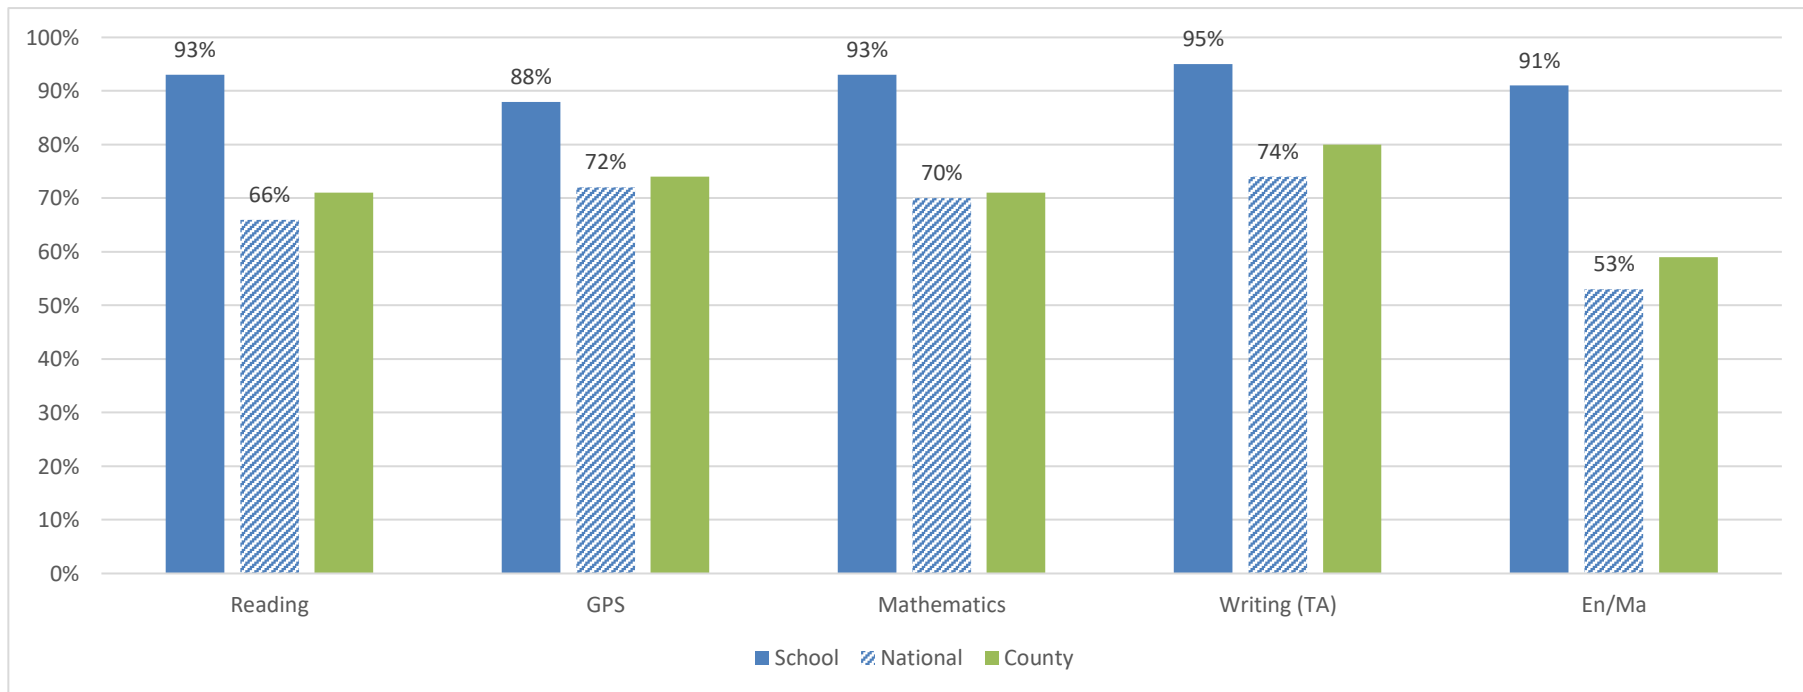

### Pupils reaching the expected standard

**County %** that reached the expected standard: Reading 71%; GPS (Grammar punctuation and spelling test) 74%; Maths 71%;

Writing 80% and English/Maths combined 92%.