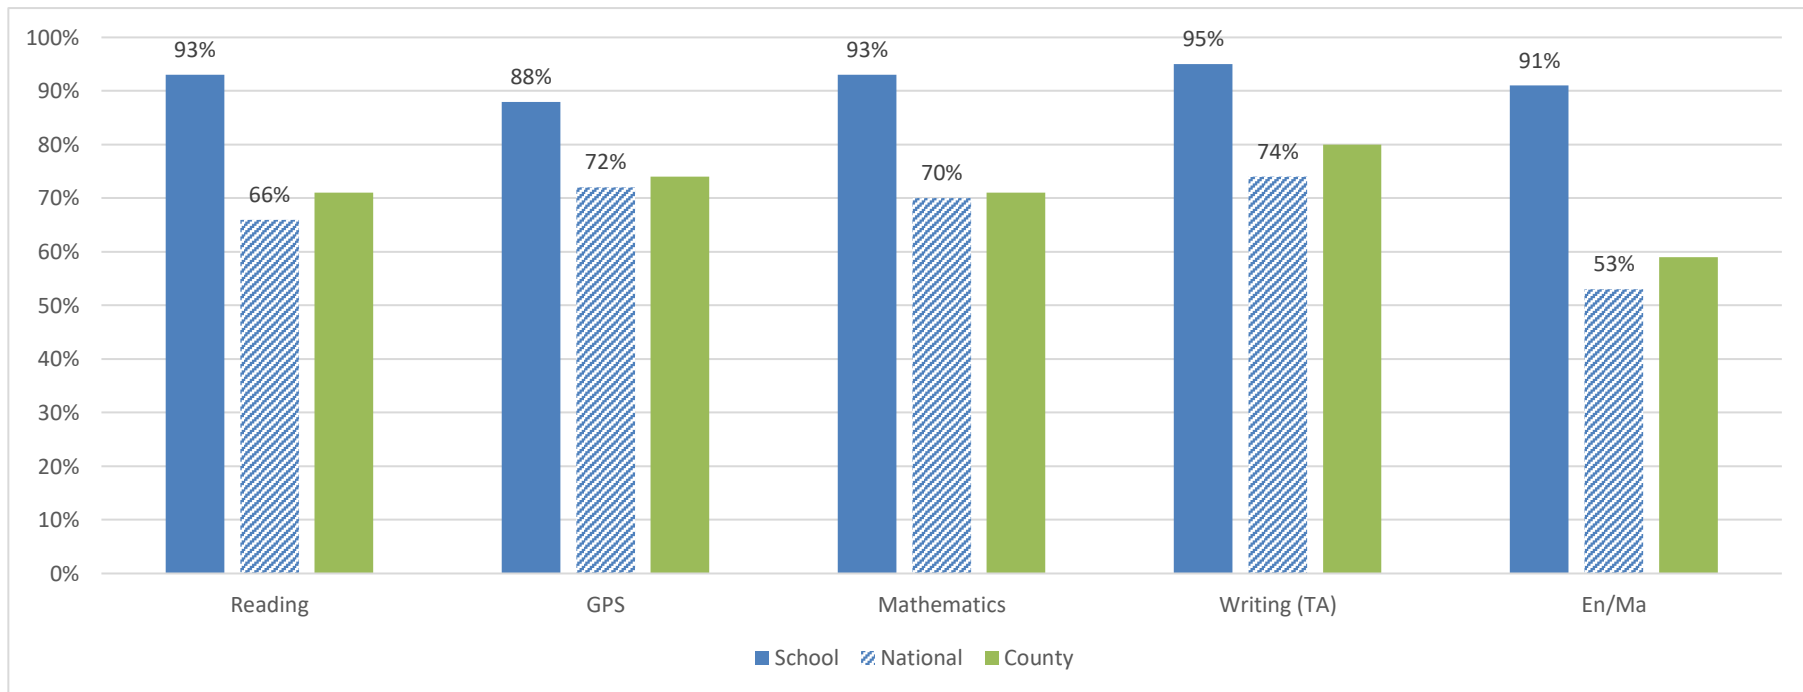

End of Key stage 2 SATs results 2016

Pupils reaching the expected standard

County % that reached the expected standard: Reading 71%; GPS (Grammar punctuation and spelling test) 74%; Maths 71%;

Writing 80% and English/Maths combined 92%.