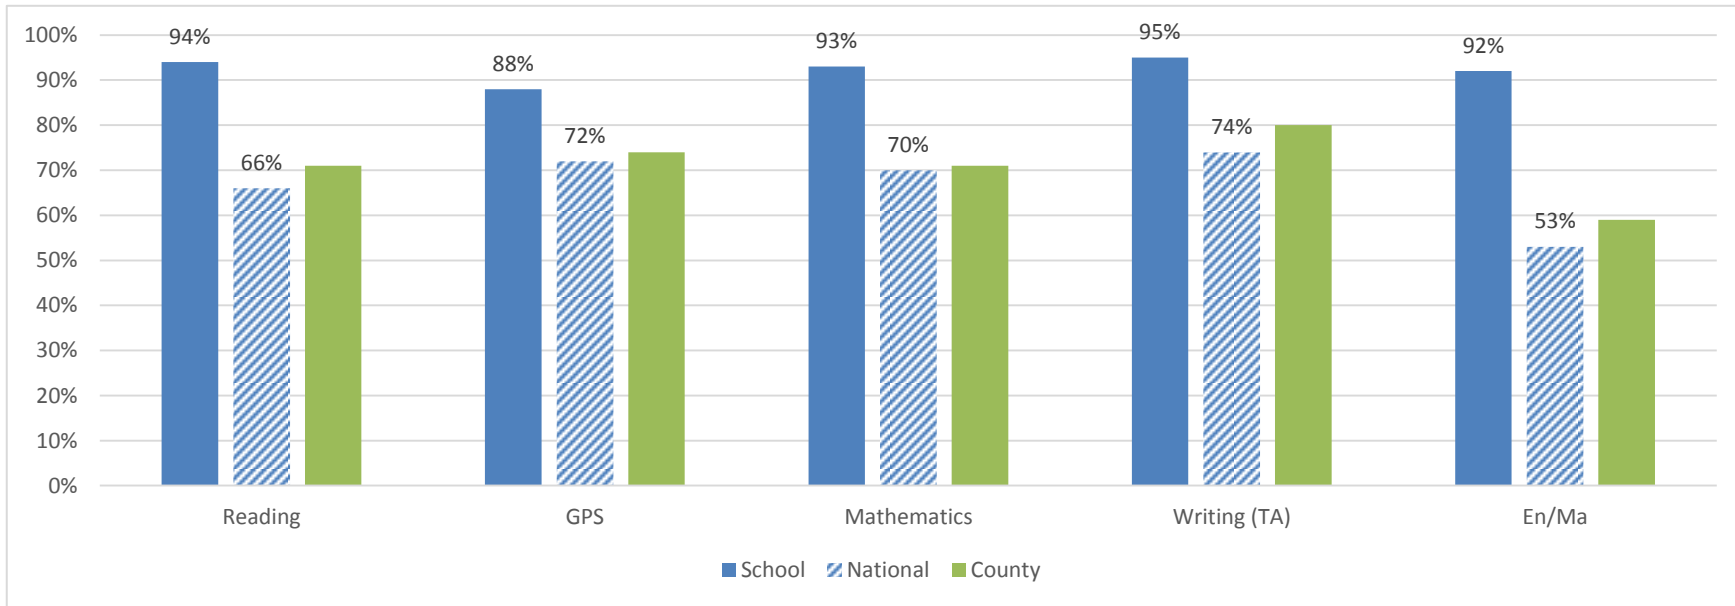

End of Key stage 2 SATs results 2016

Pupils reaching the expected standard

County % that reached the expected standard: Reading 71%; GPS (Grammar punctuation and spelling test) 74%; Maths 71%;

Writing 80% and English/Maths combined 92%.